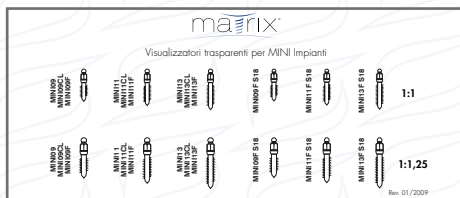

Surgical drills

Initial drills

Performance
initial drills

Predetermined
drills "FP" series

Drill Stop

Drill stop "S" series
for F12 initial drills

Drill stop "L" series for
lance-shaped initial drill F11

Autoclavable
tray for drill stop

Surgical instruments

Contrangle
extension for
drills

Axial
parallelism
indicator

Depth
indicator

Mucotomes

Visual card

Tray
autoclavabile
small

Tray
autoclavabile
big

For implant insertion

Manual insertion

Manual handling

Standard ratchet

Dynamometric ratchet with adjustable torque

Manual handling key

Short insert*

Long insert*